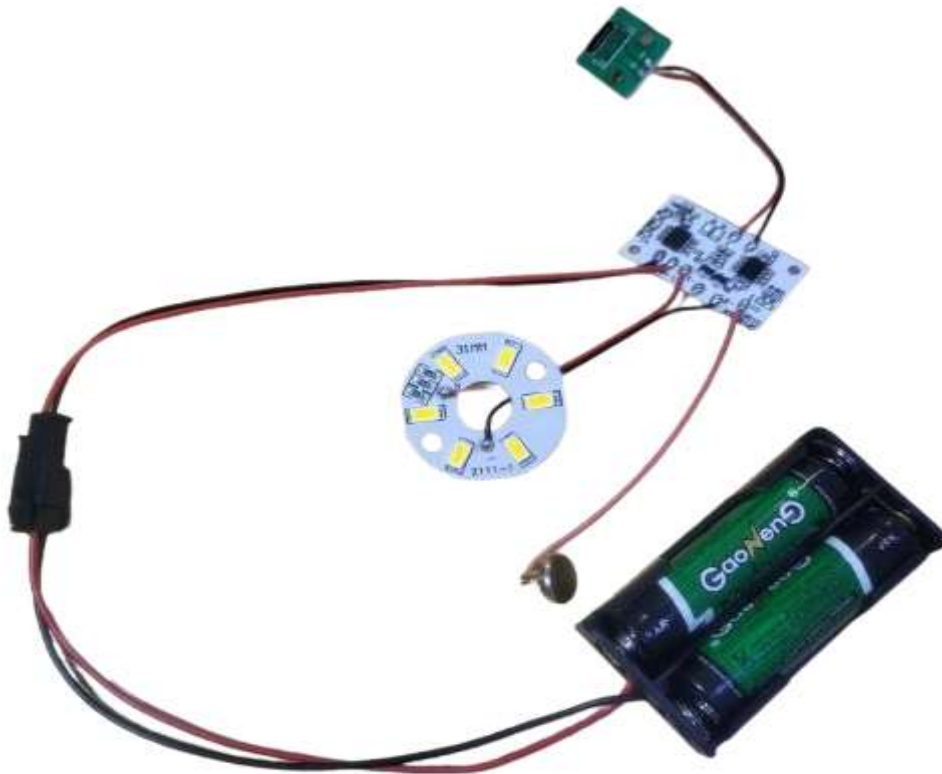

LED LIGHT

OPTION 1

Type C port is provided
Powered by 2x AA batteries

Price at Rp 45.000

OPTION 2

Powered by 2x AA batteries
or by USB cord + CE Adaptor

Price at Rp 95.000

NO BATTERIES INCLUDED